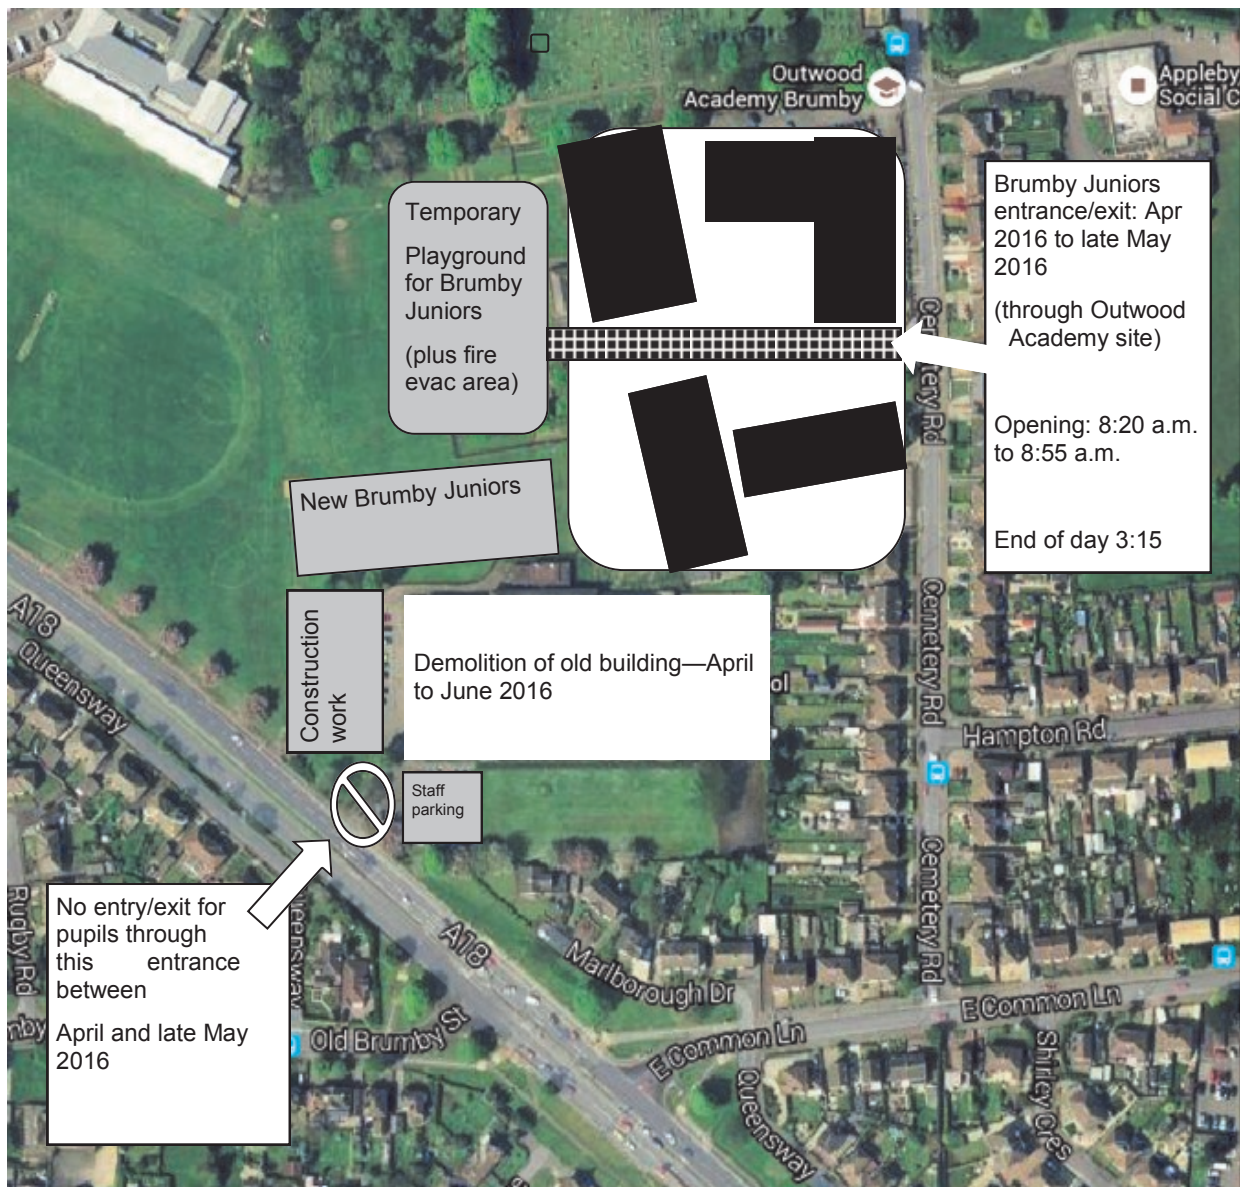

Brumby Junior School

Queensway, Scunthorpe, DN162HY. 01724865644. www.brumbyjuniorschool.co.uk

Headteacher: Mr P Foster

Information letter: January 2016

Map of temporary entrance and exit to Brumby Juniors: April 2016 to late May 2016

Important dates:

Wednesday/Thursday 23rd/24th March - school closed

Monday/Tuesday 11th/12th April—school closed

Wednesday 13th April—new school opens!

Thank you for your continued patience and support